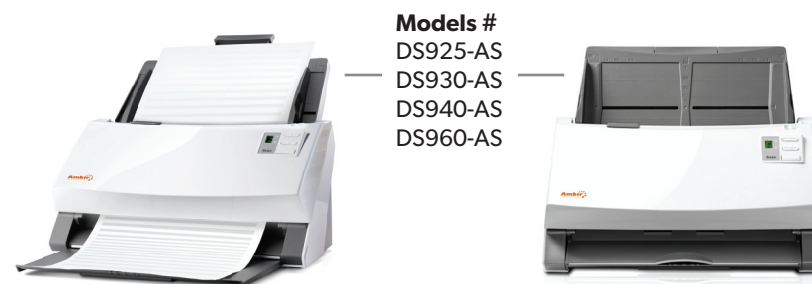

Models #
DS925-AS
DS930-AS
DS940-AS
DS960-AS

www.ambir.com / [630-530-5400](tel:630-530-5400) / sales@ambir.com