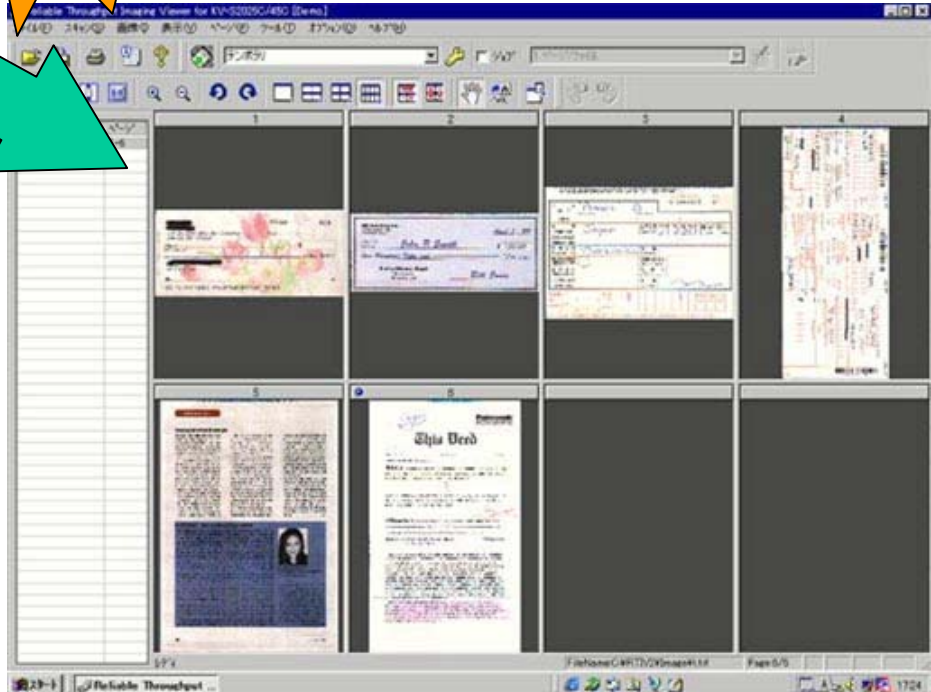

Panasonic High-speed scanners

Copyright© 2002-2004 Panasonic Communications Co., Ltd. All rights reserved.

Color Automatic Cropping

Various sized documents can be scanned effectively without individual paper size settings.

At one time batch scanning of various sized documents, smaller documents were often scanned at the wrong size. This is because the scanner could only scan at one size per batch. Automatic Cropping technology scans only the actual document size.