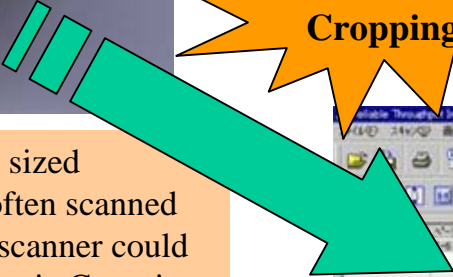

Panasonic High-speed scanners

Copyright© 2002-2004 Panasonic Communications Co., Ltd. All rights reserved.

Color Automatic Cropping

Various sized documents can be scanned effectively without individual paper size settings.

At one time batch scanning of various sized documents, smaller documents were often scanned at the wrong size. This is because the scanner could only scan at one size per batch. Automatic Cropping technology scans only the actual document size.